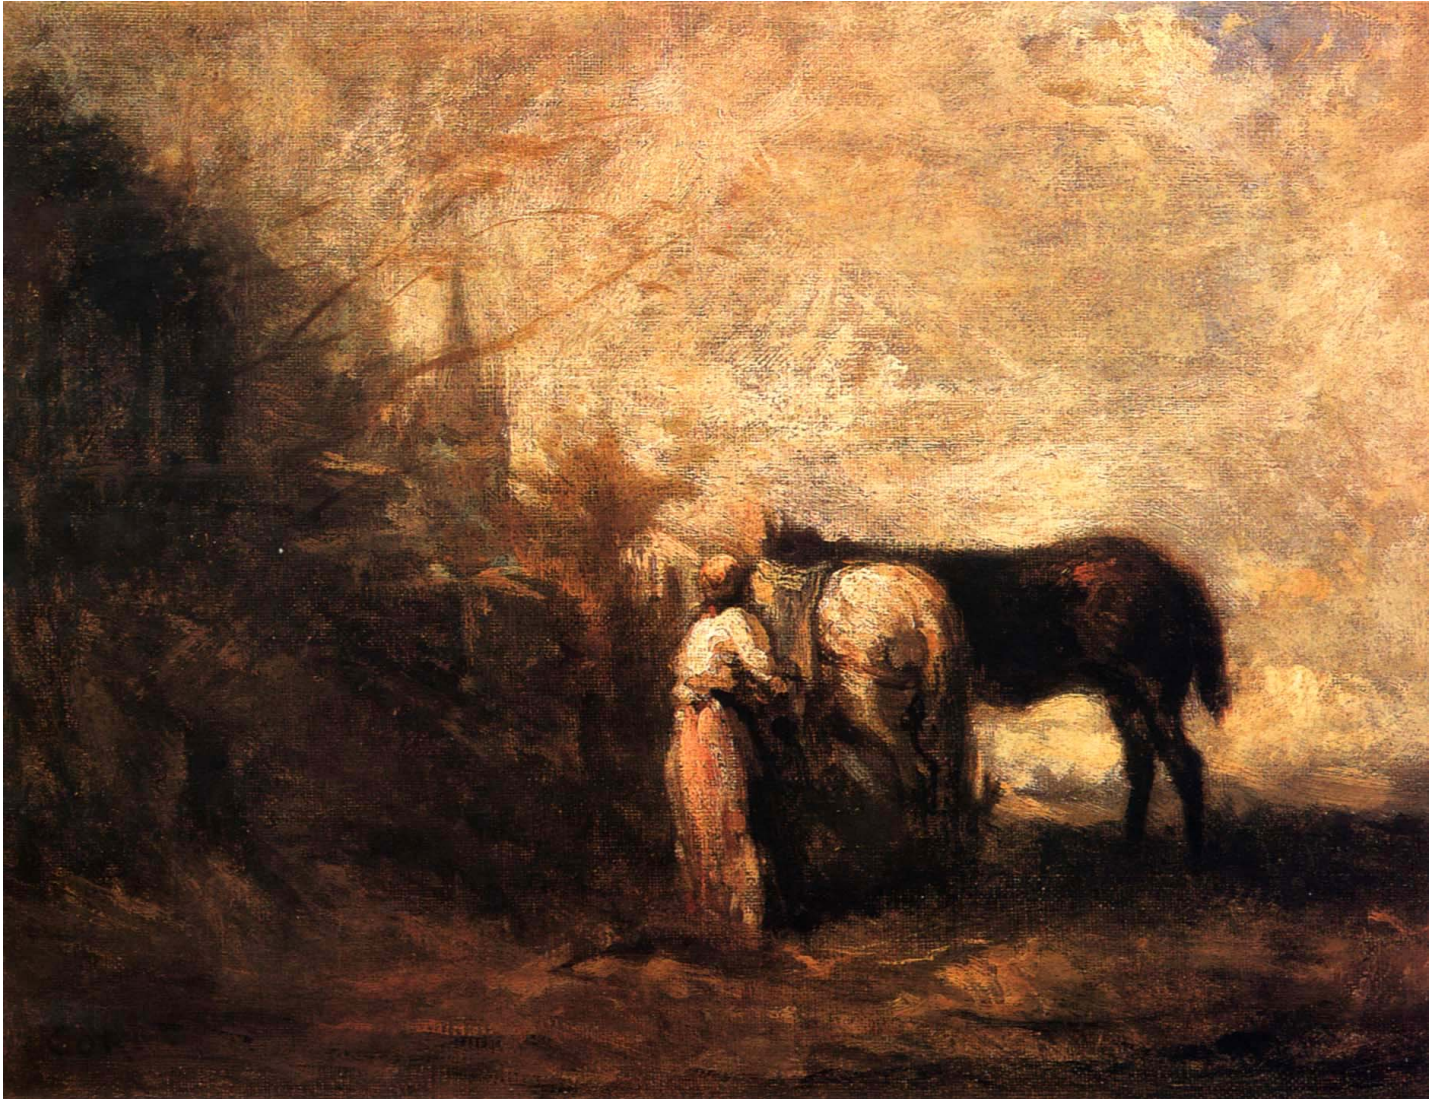

# My Test Gallery

## My Test Gallery

Jean Baptiste Camille Corot, *Les Chevaux de Wouvermans*, 1872-74  
Oil on canvas, 10 1/4 x 13 3/8 in. (26 x 34 cm)  
COR-004-PA